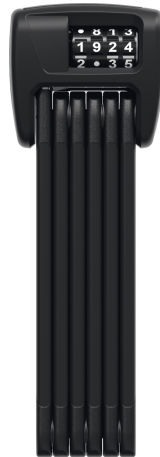

BORDO™ Combo 6000C/90 LED black + bracket SH

Seite 1 von 2

THE CLASSIC BORDO WITH OPENING CODE AND LIGHT

Never be left in the dark again. The BORDO™ 6000C LED can be used to illuminate the combination set window. This way, you can unlock the bike lock at night if there is limited light.

The BORDO™ 6000 has become a real classic over the years - the clever design has won friends all over the world with its high level of security, flexibility and compact size. The 5 mm bars connected with specially designed drill resistant rivets can be folded for easy transport.

The BORDO™ 6000C LED adds another member to the BORDO™ 6000 family. The C in the product name indicates that this is a combo lock with code. The integrated LED light gives you enough light to see the set numbers even in the darkest locations. Is there need to worry that the numbers might wear off or fade over time? Not at all - the numbers are not printed. Instead, we produce the code dials from two durable components that guarantee long-term readability.

Technologies

- 5 mm thick bars, extra-soft coating to prevent damage to paintwork
- The bars and the housing are made of specially hardened steel
- Bars are connected by special rivets
- Integrated LED lamp for illuminating the code dials
- A CR1220 button battery to power the LED lamp is included
- Two-component code dials ensures long-lasting legibility
- Opening code can be set individually